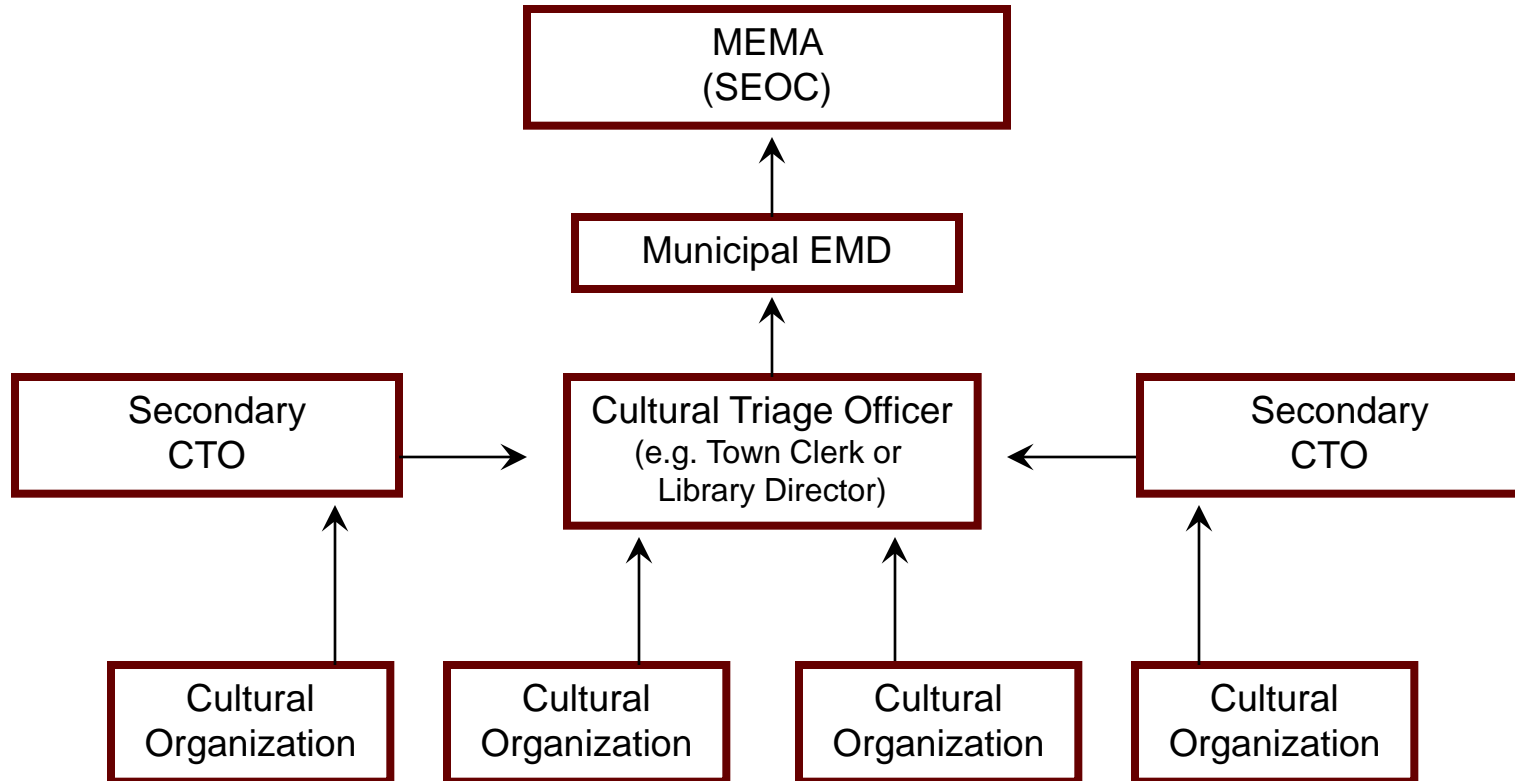

# COSTEP MA

Coordinated Statewide  
Emergency Preparedness

AN EMERGENCY MANAGEMENT PARTNER FOR CULTURAL RESOURCES

## Command and Control Structure

### Acronyms:

**CTO:** Cultural Triage Officer

**EMD:** Emergency Management Director

**MEMA:** Massachusetts Emergency Management Agency

**SEOC:** State Emergency Operations Center